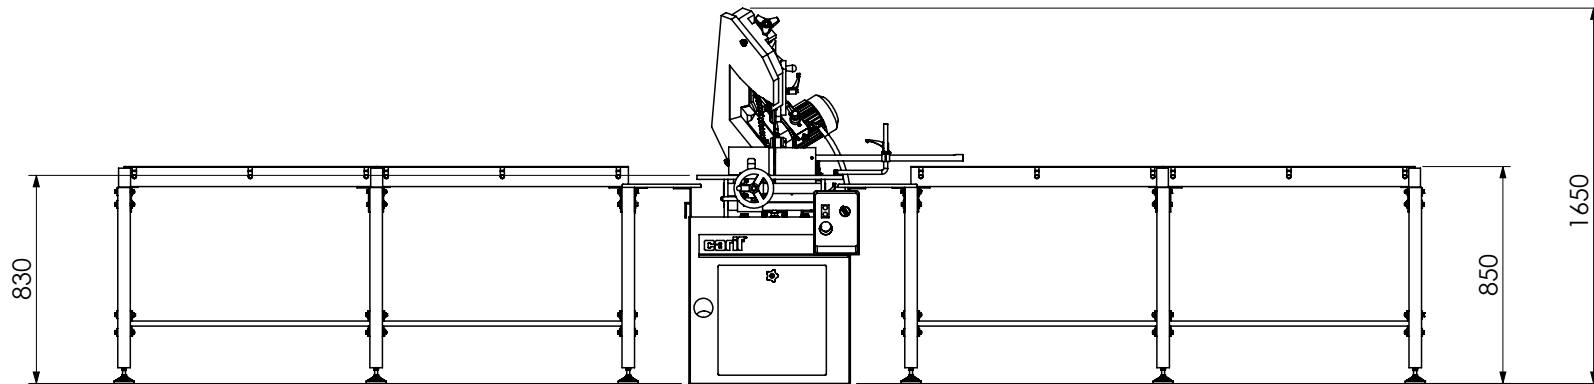

FOOTPRINT CARIF 260 BSA

unit: mm

SCALE 1:20

CARIF 260 BSA + ROLLER UNITS

unit: mm

SCALE 1:30