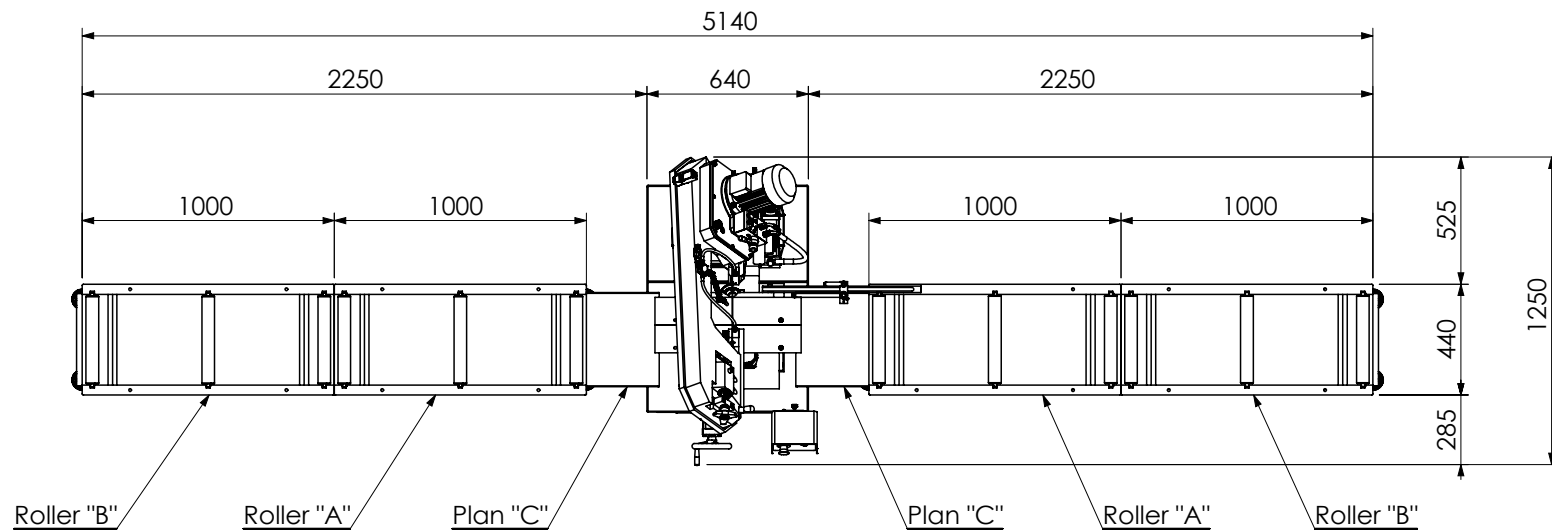

FOOTPRINT CARIF 260 BSA

unit: mm

SCALE 1:20

CARIF 260 BSA + ROLLER UNITS

unit: mm

SCALE 1:30